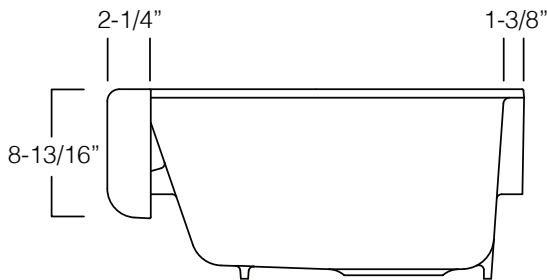

KOHLER®

Whitehaven®

Self-Trimming® Under-Mount
Apron Front Sink
K-6489

Features:

- Fits minimum 36" apron sink base cabinet.
- Single bowl.
- 9" (229 mm) depth provides generous workspace.
- Self-Trimming® apron overlaps the cabinet face for easy installation and beautiful results.
- No faucet holes.
- Basin slopes 2 degrees toward drain to minimize water pooling.
- Offset drain increases workspace in the sink and storage space underneath.
- Includes cutout templates.

Whitehaven®

Self-Trimming® Under-Mount
Apron Front Sink
K-6489

Technical Information:

Bowl configuration: Single
Installation: Under-mount
Min. Base Cabinet Width: 36"
Bowl area: Length: 30-3/4"
Width: 18-1/16"
Bowl depth: 9"
Water depth: 9"
1156910-7, required, included
1157001, required, included