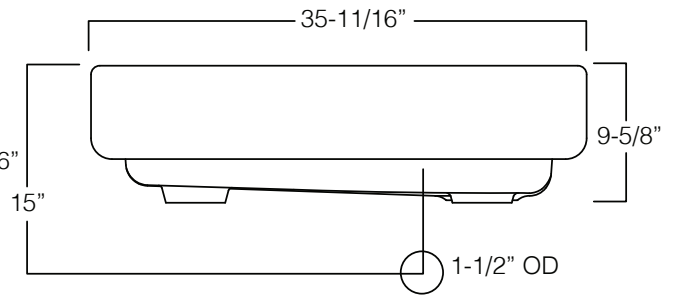

KOHLER®

Whitehaven®

Self-Trimming® Under-Mount
Apron Front Sink
K-6489

Features:

- Fits minimum 36" apron sink base cabinet.
- Single bowl.
- 9" (229 mm) depth provides generous workspace.
- Self-Trimming® apron overlaps the cabinet face for easy installation and beautiful results.
- No faucet holes.
- Basin slopes 2 degrees toward drain to minimize water pooling.
- Offset drain increases workspace in the sink and storage space underneath.
- Includes cutout templates.

Whitehaven®

Self-Trimming® Under-Mount
Apron Front Sink
K-6489

Technical Information:

Bowl configuration: Single
Installation: Under-mount
Min. Base Cabinet Width: 36"
Bowl area: Length: 30-3/4"
Width: 18-1/16"
Bowl depth: 9"
Water depth: 9"
1156910-7, required, included
1157001, required, included