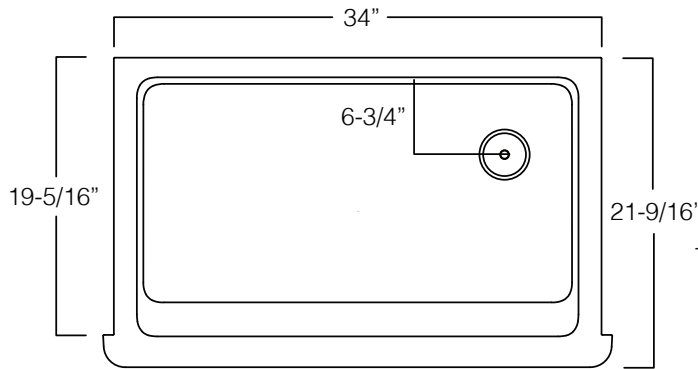

KOHLER®

Whitehaven®

Self-Trimming® Under-Mount
Apron Front Sink
K-6489

Features:

- Fits minimum 36" apron sink base cabinet.
- Single bowl.
- 9" (229 mm) depth provides generous workspace.
- Self-Trimming® apron overlaps the cabinet face for easy installation and beautiful results.
- No faucet holes.
- Basin slopes 2 degrees toward drain to minimize water pooling.
- Offset drain increases workspace in the sink and storage space underneath.
- Includes cutout templates.

Whitehaven®

Self-Trimming® Under-Mount
Apron Front Sink
K-6489

Technical Information:

Bowl configuration: Single
Installation: Under-mount
Min. Base Cabinet Width: 36"
Bowl area: Length: 30-3/4"
Width: 18-1/16"
Bowl depth: 9"
Water depth: 9"
1156910-7, required, included
1157001, required, included