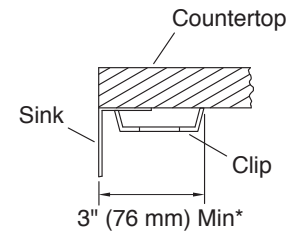

KOHLER®

Strive®

Under-Mount Kitchen Sink K-5284

* Allow clearance around sink rim for clip attachment.