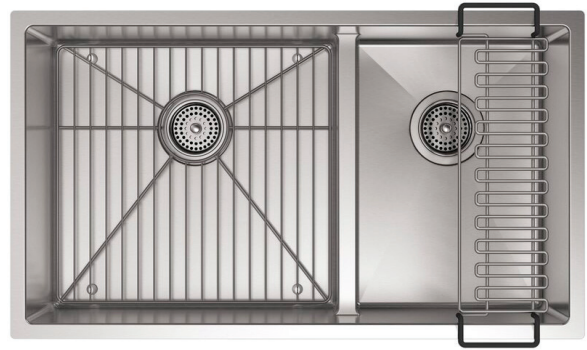

KOHLER®

Strive®

Under-Mount Kitchen Sink K-5284

* Allow clearance around sink rim for clip attachment.

Technical Information:

Bowl Configuration: Off-set

Installation: Under-mount

Min. base cabinet: 36"

Template: 1207216-7,
required, included

Left Bowl area:

Length: 17-1/2"

Width: 16-9/16"

Bowl depth: 9"

Water depth: 4-11/16"

Right Bowl area:

Length: 11-5/8"

Width: 16-9/16"

Bowl depth: 9"

Water depth: 4-11/16"

Notes:

Install this product according to the installation instructions. Countertop manufacturer or cutter must use the cut-out template provided with the product, or a current one provided by Kohler Co. (Call 1-800-43-FOCUS).

Kohler Co. is not responsible for cut-out errors when the incorrect cut-out template is used

ONTARIO (Head Office)
1149 Pioneer Road
Burlington, Ontario
Canada L7M 1K5

ALBERTA
7151 44 Street SE.
Calgary, Alberta
Canada T2C 4E8

For more information, visit us at www.4willis.com or e-mail us at info@4willis.com.

1-800-4KOHLER (1-800-456-4537) Kohler Co. reserves the right to make revisions without notice to product specifications. For the most current Specification Sheet, go to www.kohler.com. CA-Willis