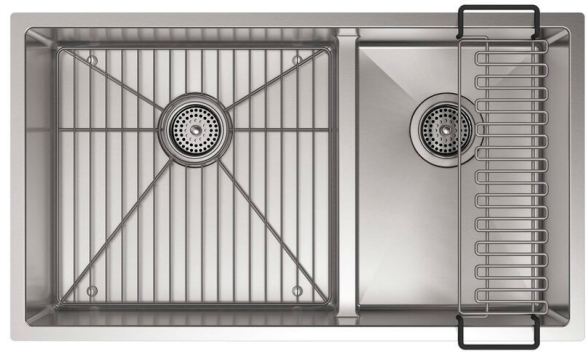

### Under-Mount Kitchen Sink K-5284

#### Features:

- Large/medium bowls.
- Rounded 10mm corners are easy to clean.
- 9" depth provides generous workspace.
- Smart Divide® features a lower bowl divider that increases workspace and versatility.
- Rear drain increases workspace in the sink and allows for more storage space underneath the sink.
- SilentShield® sound-absorption technology offers quieter performance.
- Includes a sink bridge utility shelf with dishcloth bar and a bottom sink rack.