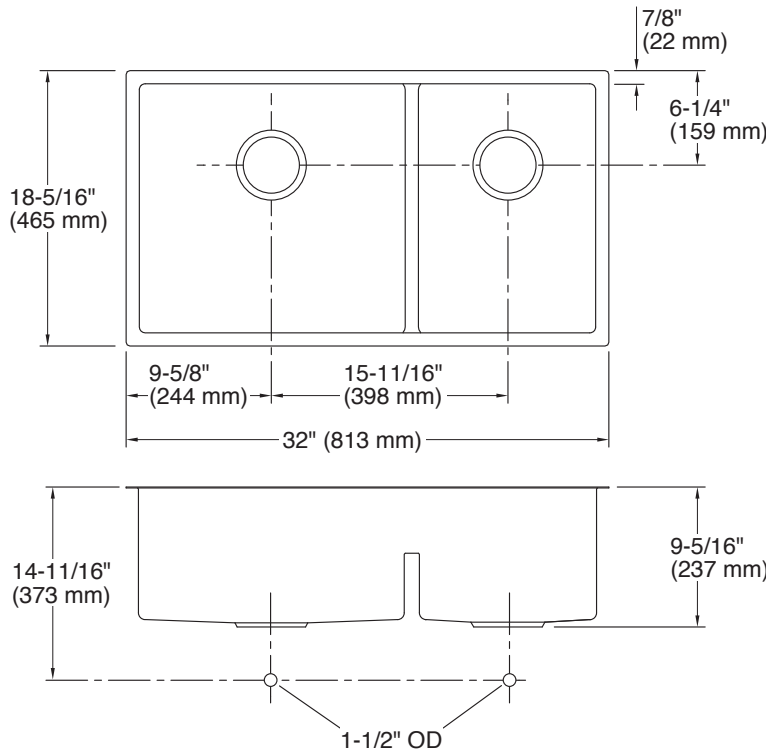

KOHLER®

Strive®

Under-Mount Kitchen Sink K-5284

* Allow clearance around sink rim for clip attachment.

Technical Information:

Bowl Configuration: Off-set

Installation: Under-mount

Min. base cabinet: 36"

Template: 1207216-7,
required, included

Left Bowl area:

Length: 17-1/2"

Width: 16-9/16"

Bowl depth: 9"

Water depth: 4-11/16"

Right Bowl area:

Length: 11-5/8"

Width: 16-9/16"

Bowl depth: 9"

Water depth: 4-11/16"

Notes:

Install this product according to the installation instructions. Countertop manufacturer or cutter must use the cut-out template provided with the product, or a current one provided by Kohler Co. (Call 1-800-43-FOCUS).

Kohler Co. is not responsible for cut-out errors when the incorrect cut-out template is used

ONTARIO (Head Office)
1149 Pioneer Road
Burlington, Ontario
Canada L7M 1K5

ALBERTA
7151 44 Street SE.
Calgary, Alberta
Canada T2C 4E8

For more information, visit us at www.4willis.com or e-mail us at info@4willis.com.

1-800-4KOHLER (1-800-456-4537) Kohler Co. reserves the right to make revisions without notice to product specifications. For the most current Specification Sheet, go to www.kohler.com. CA-Willis