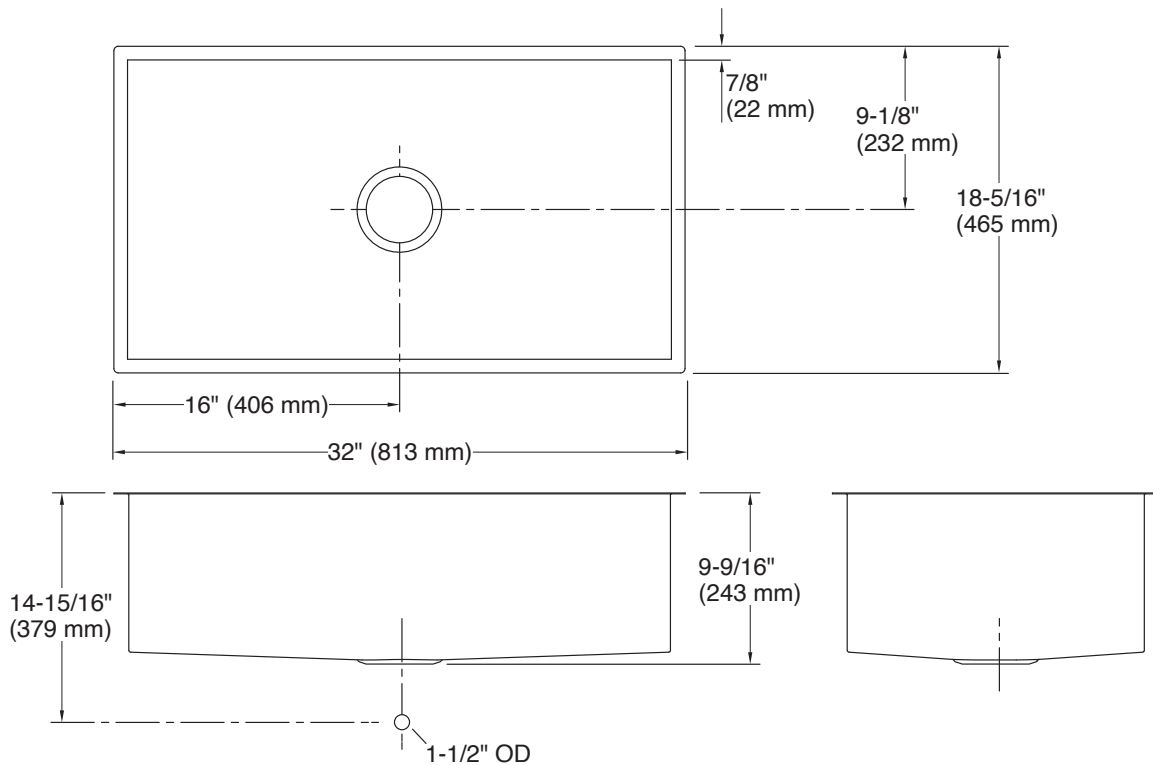

STERLING®

A KOHLER COMPANY

Ludington®

Under-Mount Kitchen Sink
20022-NA

Technical Information:

Bowl Configuration: Single
Installation: Under-mount
Template: 1298947-7,
required, included

Bowl area :
Length: 30-1/4"
Width: 16-9/16"
Bowl depth: 9-5/16"
Water depth: 9-5/16"

Notes:

Install this product according to the installation instructions. Countertop manufacturer or cutter must use the cut-out template provided with the product, or a current one provided by Kohler Co. (Call 1-800-43-FOCUS). Kohler Co. is not responsible for cut-out errors when the incorrect cut-out template is used

Pacific Northwest
9805 32nd Ave. S
Lakewood, WA
98499

Northern & Central California
1905 N. MacArthur Dr. Suite #300
Tracy, CA
95376

Southern California
3351 Grapevine St. Suite #A
Mira Loma, CA
91752

For more information, visit us at www.4willis.com or e-mail us at info@4willis.com.

1-800-4KOHLER (1-800-456-4537) Kohler Co. reserves the right to make revisions without notice to product specifications.

For the most current Specification Sheet, go to www.kohler.com.