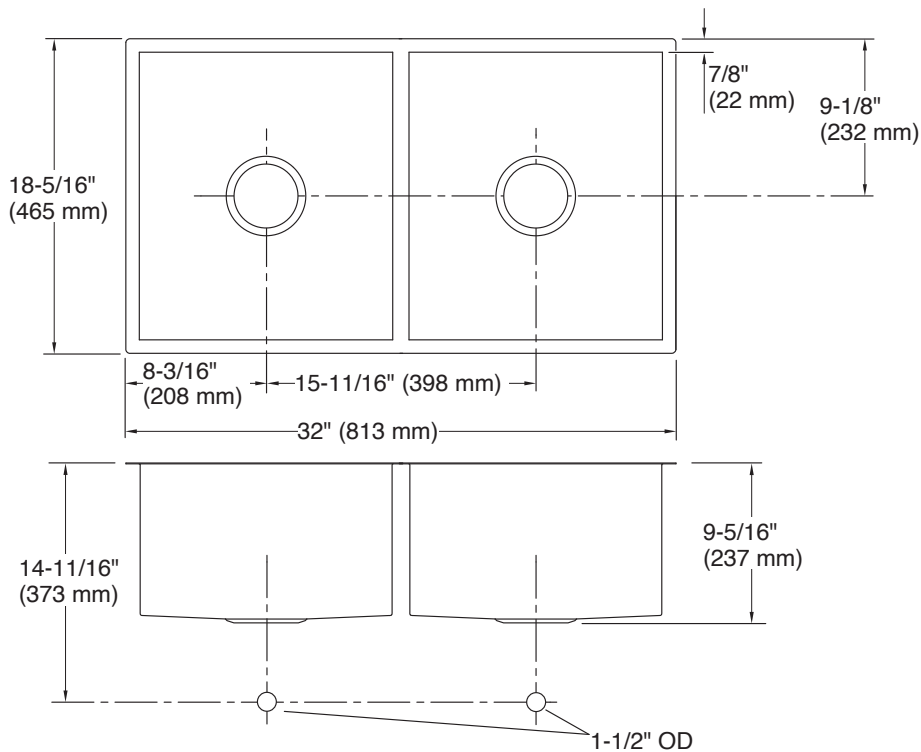

### Technical Information:

Bowl Configuration: Equal-double

Installation: Under-mount

Min. base cabinet: 36"

Template: 1298947-7,

required, included

Left & Right Bowl area:

Length: 14-9/16"

Width: 16-9/16"

Bowl depth: 9"

Water depth: 9"